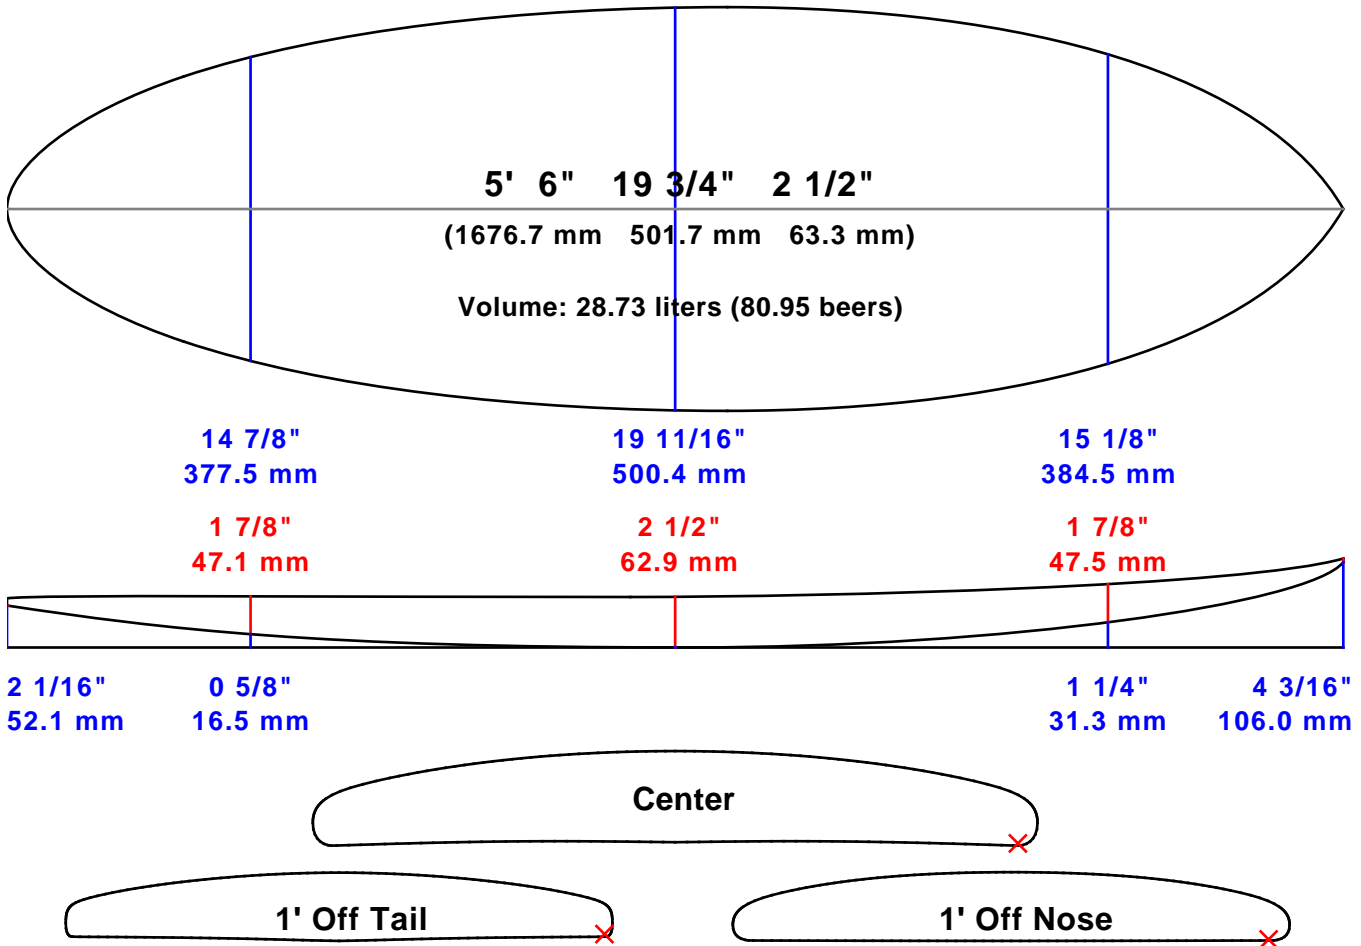

AKU SHAPER

Customer:

Date:

4 janv. 2017

Length:

5' 6" (1676.7)

Width:

19 3/4" (501.7)

Thickness:

2 1/2" (63.3)

Tail Stop:

43 5/16" (1100.0)

File: Black Wings Raven 5'6

Designed by: Renaud DEREBANK

Measurements are center, one foot in and one foot back, over curve.

Comments: